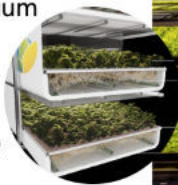

## Advanced grow towers

- **Aeroponic technology** to allow plant roots to receive the optimal amount of nutrients at the optimal time
- Proprietary cloth grow medium is typically **reusable** and/or **recyclable**